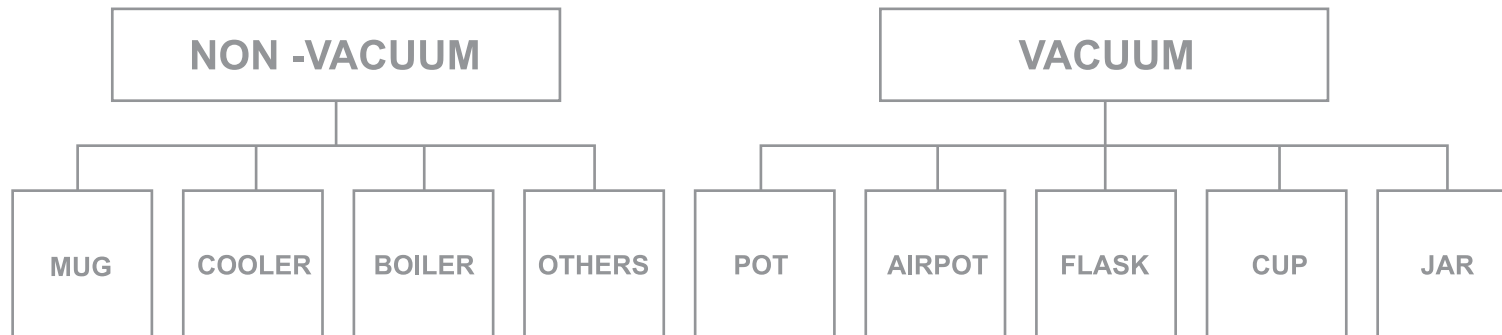

PRODUCT SERIES

TEMPERATURE RETENTION TABLE AMBIENT TEMPERATURE: 20°C

ITEM TIME	SVF-350RL 0.35LTR	SVF-500 0.5LTR	SVF-750 0.75LTR	SVF-1000 1.0LTR	SVP-1000AT 1.0LTR	SVP-1500AT 1.5LTR	SVP-2000B 2.0LTR	SVAP-3000 3.0LTR
0 HOUR	95	95	95	95	95	95	95	95
2 HOUR	86	86	89	90	86	86	90	92
6 HOUR	72	79	80	80	73	74	82	85
12 HOUR	60	66	69	72	60	61	73	80
24 HOUR	40	50	54	56	46	46	54	64